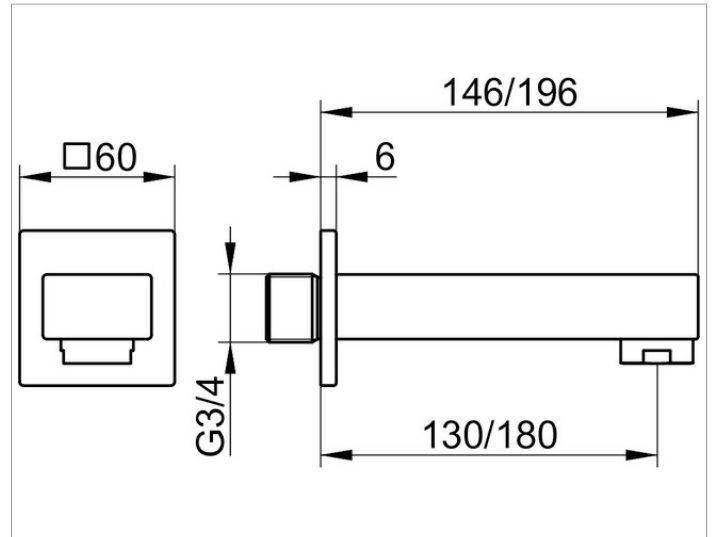

Edition 11

51145YY0000 Bath filler/spout DN 20

PRODUCT

DRAWING

PRODUCT ATTRIBUTES

with aerator M 28x1

SURFACE

03, 05, 13

DIMENSION

Ausladung: 146 mm