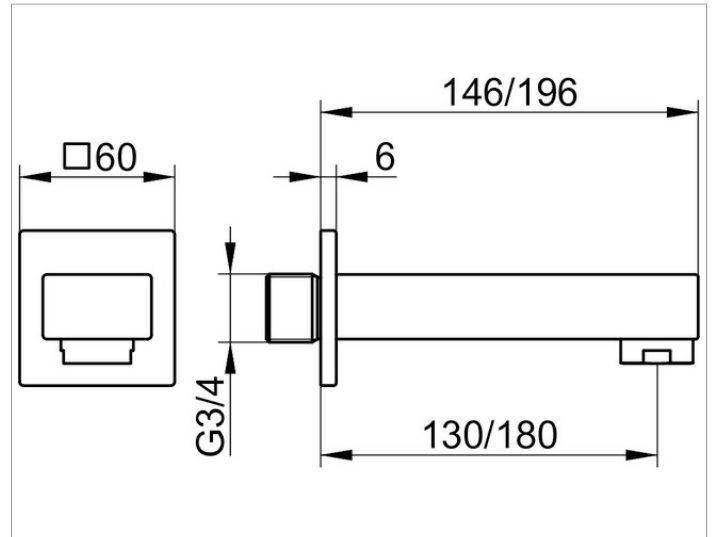

Edition 11

51145XX0000 Bath filler/spout DN 20

**PRODUCT**

**DRAWING**

**PRODUCT ATTRIBUTES**

suitable for all concealed fittings

**SURFACE**

02, 04, 12

**DIMENSION**

Ausladung: 146 mm