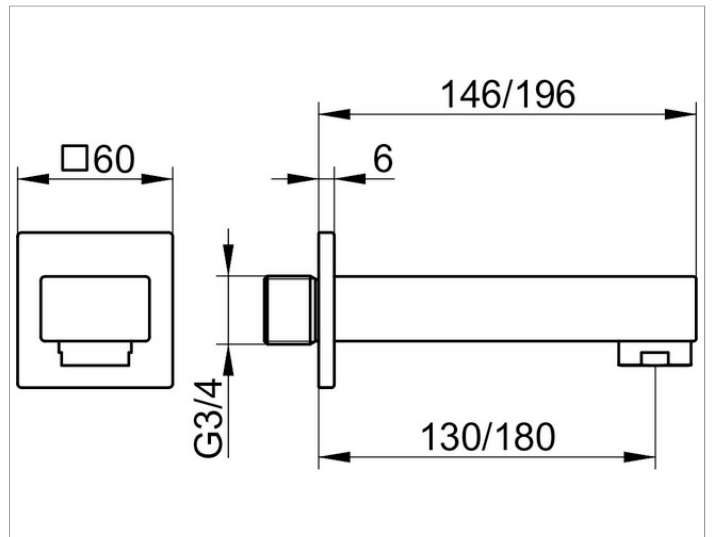

Edition 11

51145010001 Bath filler/spout DN 20

PRODUCT

DRAWING

PRODUCT ATTRIBUTES

with aerator M 28x1

SURFACE

chrome-plated

DIMENSION

Ausladung: 196 mm

SPECIFICATIONS

KEUCO EDITION 11 bath spout DN 20 51145010001
 Chromed bath spout DN 20, in formal design and clear geometric shapes, suitable for all flush valves (Item 51171-51174)
 Rectangular rosette 60 x 60 mm,
 Total extension 196 mm
 Outlet 180 mm
 Water connection G 3 / 4