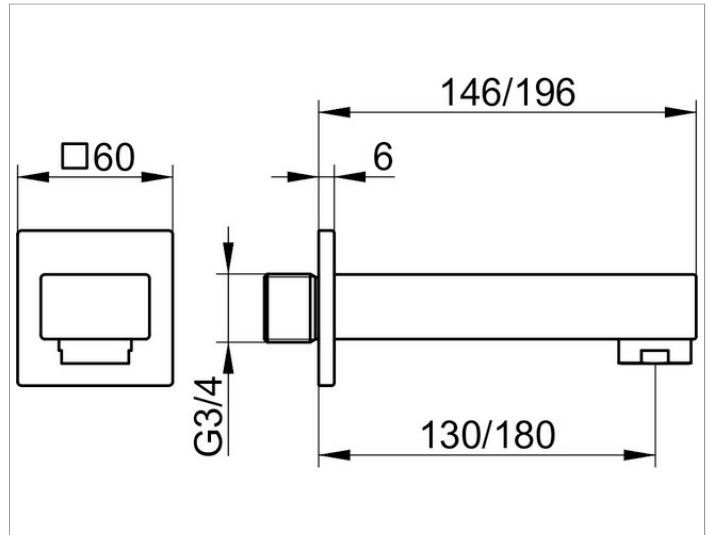

Edition 11

51145010000 Bath filler/spout DN 20

PRODUCT

DRAWING

PRODUCT ATTRIBUTES

with aerator M 28x1

SURFACE

chrome-plated

DIMENSION

Ausladung: 146 mm

SPECIFICATIONS

KEUCO EDITION 11 spout DN 20 51145010000
 chromed bath spout DN 20, in formal design and clear geometric
 shapes, suitable for all flush valves (Item 51171-51174)
 Rectangular rosette 60 x 60 mm,
 Total extension 146 mm
 Outreach 130 mm
 Water connection G 3 / 4