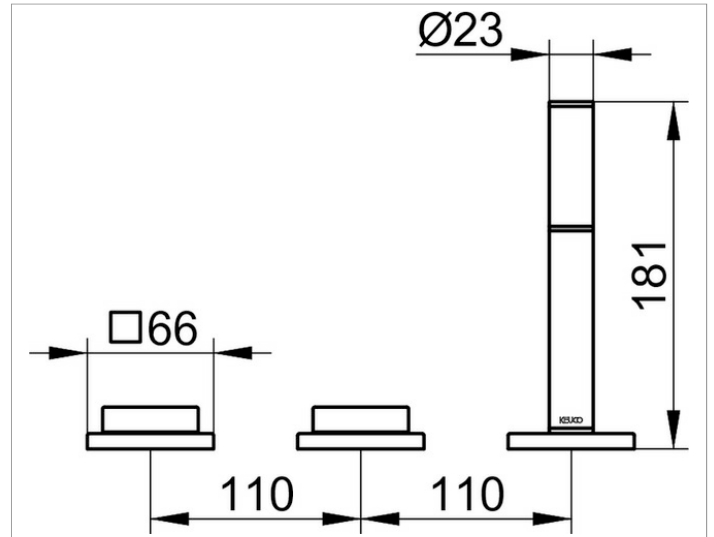

Edition 11

51130YY0500 Bath controls & hand-shower

PRODUCT

DRAWING

PRODUCT ATTRIBUTES

3-hole bath set, deck-mounted
 ceramic valve for temperature control
 and valve for volume control / diverter,
 concealable hand shower with 1500 mm hose,
 pressure hoses 600 mm thread size M 12x1 x G 1/2 inch
 with backflow preventer

SURFACE

03, 05, 13