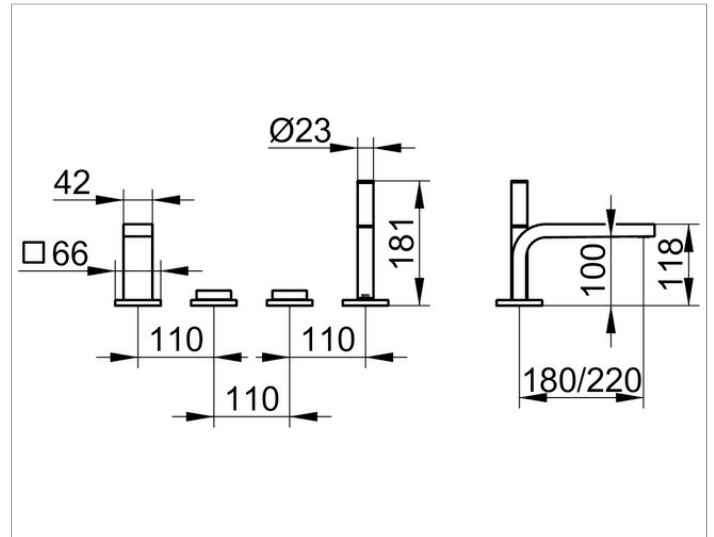

Edition 11

51130YY0200 Bath controls & hand-shower

**PRODUCT**

**DRAWING**

**PRODUCT ATTRIBUTES**

4-hole bath set, deck-mounted  
 aerator M 28x1  
 ceramic valves for temperature and volume control/diverter  
 concealable hand shower,  
 pressure hoses 600 mm thread size 1/2 x thread size 1/2 inch  
 with backflow preventer

**SURFACE**

03, 05, 13

**DIMENSION**

Ausladung 220 mm