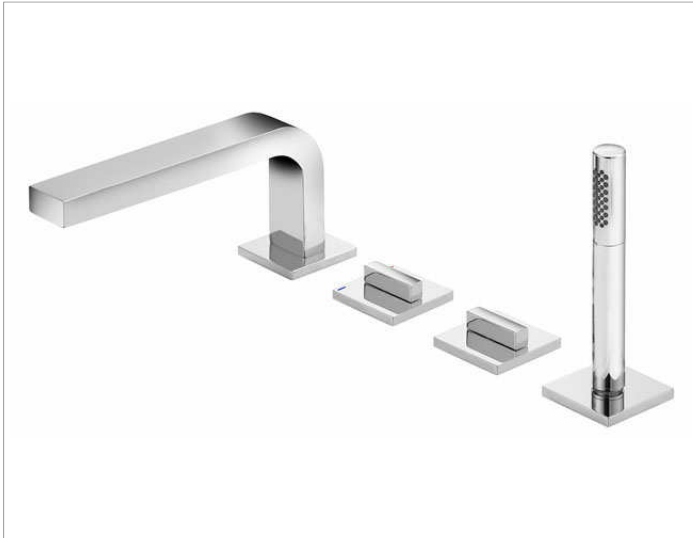

Edition 11

51130YY0200 Bath controls & hand-shower

**PRODUCT**

**DRAWING**

**PRODUCT ATTRIBUTES**

4-hole bath set, deck-mounted  
 aerator M 28x1  
 ceramic valves for temperature and volume control/diverter  
 concealable hand shower,  
 pressure hoses 600 mm thread size 1/2 x thread size 1/2 inch  
 with backflow preventer

**SURFACE**

03, 05, 13

**DIMENSION**

Ausladung 220 mm