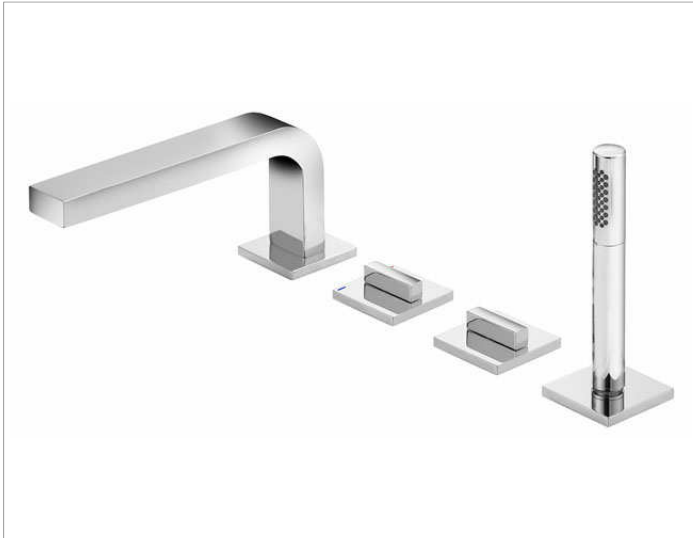

Edition 11

51130YY0100 Bath controls & hand-shower

PRODUCT

DRAWING

PRODUCT ATTRIBUTES

4-hole bath set, deck-mounted
 aerator M 28x1
 ceramic valves for temperature and volume control/diverter
 concealable hand shower,
 pressure hoses 600 mm thread size 1/2 x thread size 1/2 inch
 with backflow preventer

SURFACE

03, 05, 13

DIMENSION

Ausladung 180 mm