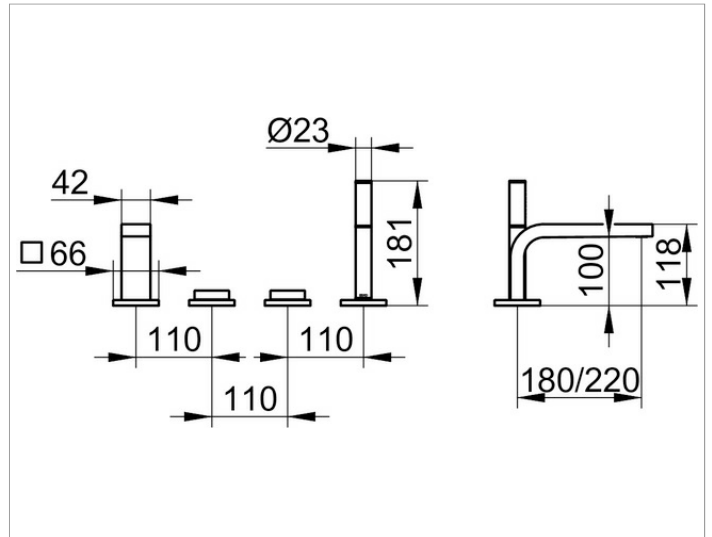

Edition 11

51130YY0100 Bath controls & hand-shower

PRODUCT

DRAWING

PRODUCT ATTRIBUTES

4-hole bath set, deck-mounted
 aerator M 28x1
 ceramic valves for temperature and volume control/diverter
 concealable hand shower,
 pressure hoses 600 mm thread size 1/2 x thread size 1/2 inch
 with backflow preventer

SURFACE

03, 05, 13

DIMENSION

Ausladung 180 mm