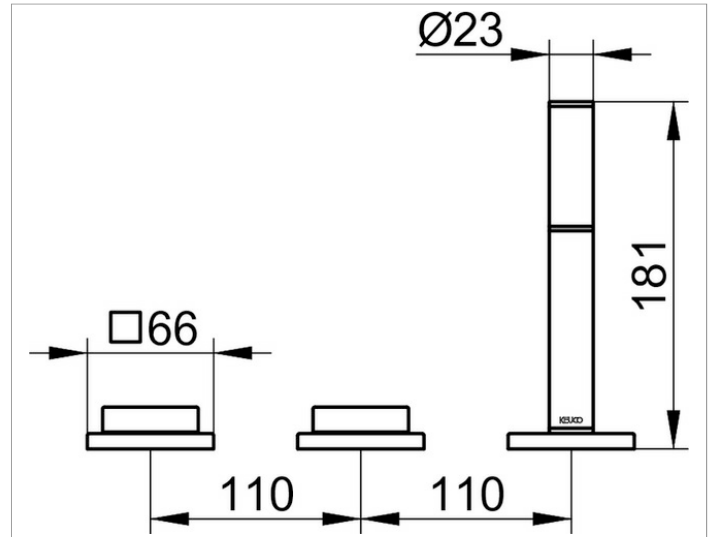

Edition 11

51130XX0500 Bath controls & hand-shower

**PRODUCT**

**DRAWING**

**PRODUCT ATTRIBUTES**

3-hole bath set, deck-mounted  
 ceramic valve for temperature control  
 and valve for volume control / diverter  
 concealable hand shower  
 pressure hoses G 1/2 x G 1/2, 600 mm  
 with backflow preventer

**SURFACE**

02, 04, 12