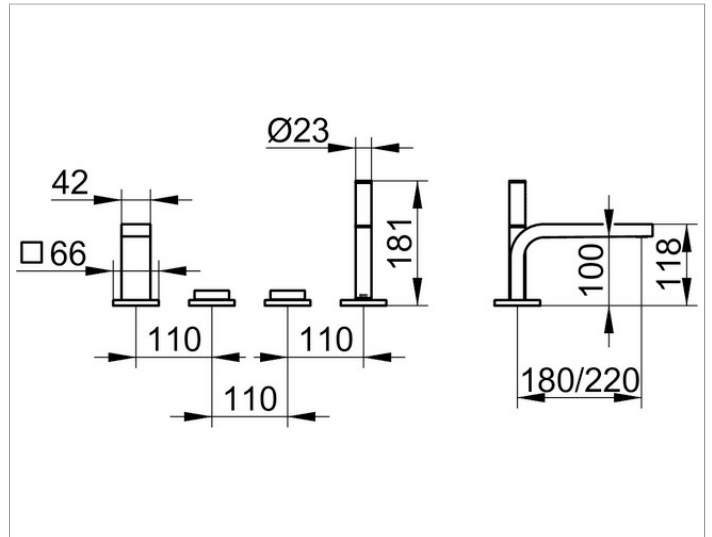

Edition 11

51130XX0200 Bath controls & hand-shower

PRODUCT

DRAWING

PRODUCT ATTRIBUTES

4-hole bath set, deck-mounted
 flow rate class BB
 aerator M 28x1
 ceramic valve for temperature control
 and valve for volume control / diverter
 concealable hand shower
 pressure hoses 600 mm thread size 1/2 x thread size 1/2 inch
 with backflow preventer

SURFACE

02, 04, 12

DIMENSION

Ausladung 220 mm