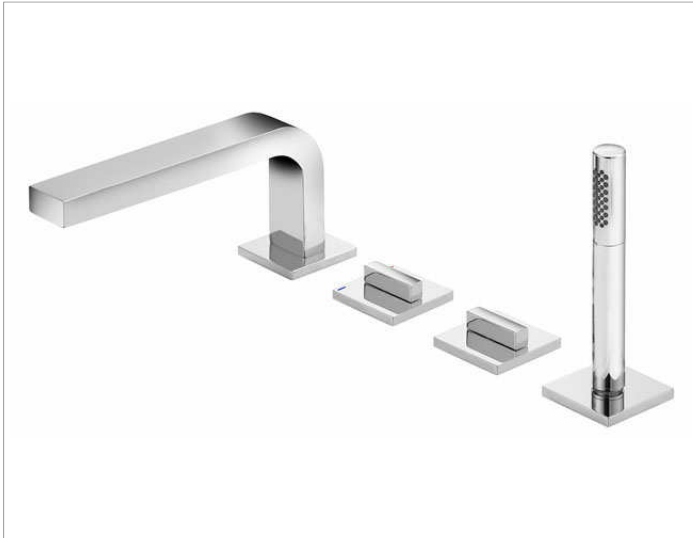

Edition 11

51130XX0100 Bath controls & hand-shower

PRODUCT

DRAWING

PRODUCT ATTRIBUTES

4-hole bath set, deck-mounted
 flow rate class BB
 aerator M 28x1
 ceramic valve for temperature control
 and valve for volume control / diverter
 concealable hand shower
 pressure hoses 600 mm thread size 1/2 x thread size 1/2 inch
 with backflow preventer

SURFACE

02, 04, 12

DIMENSION

Ausladung 180 mm