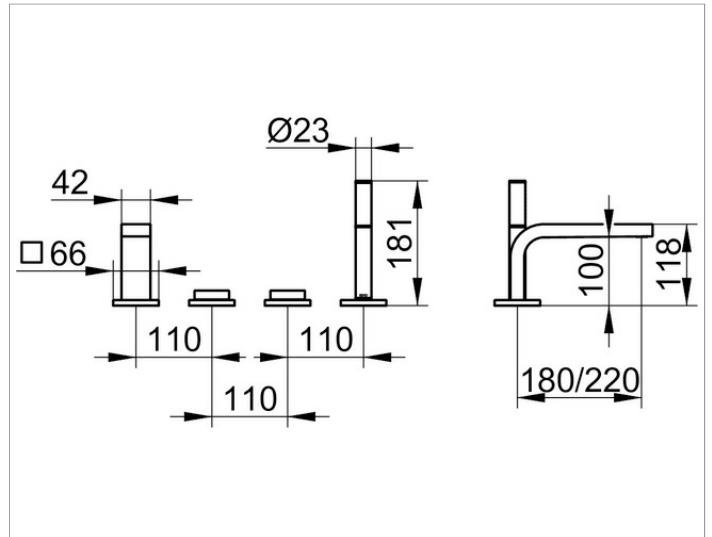

Edition 11

51130XX0100 Bath controls & hand-shower

PRODUCT

DRAWING

PRODUCT ATTRIBUTES

4-hole bath set, deck-mounted
 flow rate class BB
 aerator M 28x1
 ceramic valve for temperature control
 and valve for volume control / diverter
 concealable hand shower
 pressure hoses 600 mm thread size 1/2 x thread size 1/2 inch
 with backflow preventer

SURFACE

02, 04, 12

DIMENSION

Ausladung 180 mm