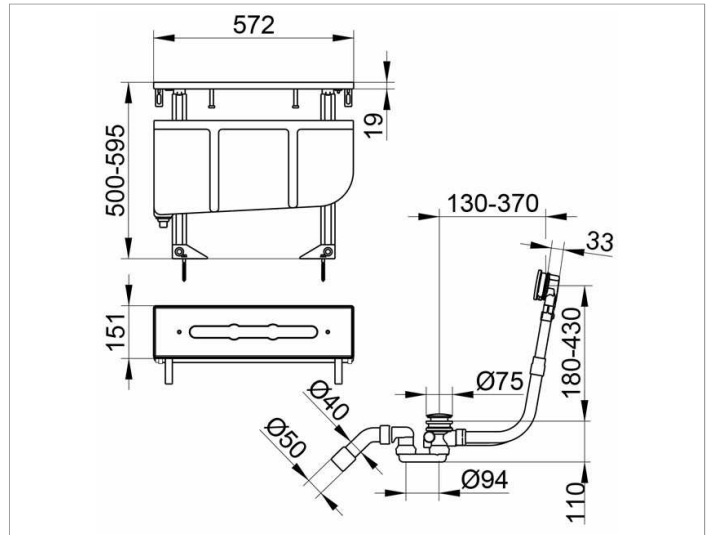

Edition 11

5113000075 Mounting rack

PRODUCT

DRAWING

PRODUCT ATTRIBUTES

for bath tub surround
 Basic construction set for 3-hole fittings, for tiling over
 with pressure hoses G 1/2 x G 1/2, 400 mm
 to connect to isolating valve, with leak container
 includes backflow prevention, with connecting hose,
 includes complete flow-in, waste and overflow fittings,
 G 1 1/2 inch

SURFACE

chrome-plated

SPECIFICATIONS

KEUCO EDITION 11 mounting block 5113000075 for rim
 Body part for 3-hole faucets for over tiles
 with pressure hoses G 1/2 inch; (400 mm),
 to connect the valve, a water tank with a leak,
 including backflow protection with connecting tube,
 including a complete drain and overflow fitting, 1 1/2 inch