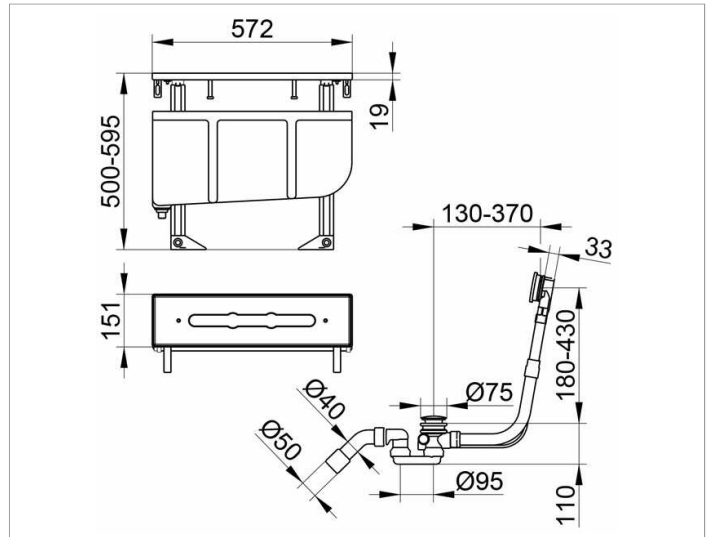

**Generic items**

**5113000070 Mounting rack**

**PRODUCT**

**DRAWING**

**PRODUCT ATTRIBUTES**

for bath tub surround  
 Basic construction set for 4-hole fittings, for tiling over  
 with pressure hoses G 1/2 x G 1/2, 400 mm  
 to connect to isolating valve, with leak container  
 includes backflow prevention, with connecting hose,  
 includes complete flow-in, waste and overflow fittings,  
 G 1 1/2 inch

**SURFACE**

chrome-plated

**SPECIFICATIONS**

KEUCO Edition 11 mounting block 5113000070 for rim  
 Body part for 4-hole faucets for over tiles  
 with pressure hoses G 1/2 inch; x G 1/2 inch; (400 mm),  
 to connect the valve, a water tank with a leak,  
 including backflow protection with connecting tube,  
 including a complete drain and overflow fitting, 1 1/2 inch;