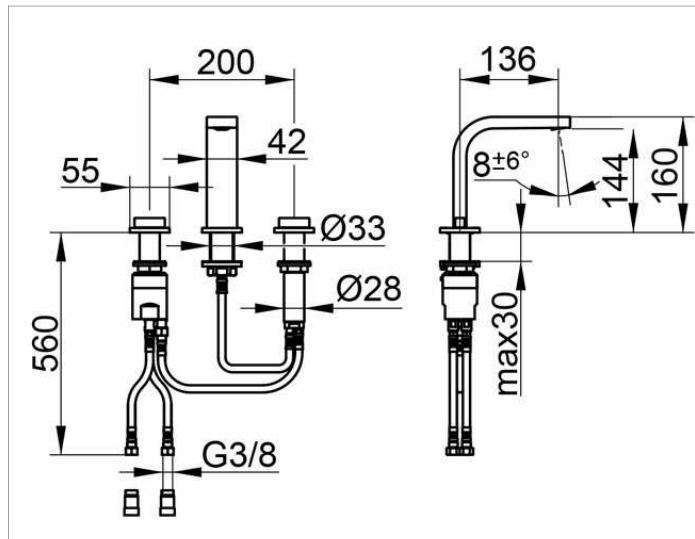

Edition 11

51115010100 Three-hole basin mixer 150

PRODUCT

DRAWING

PRODUCT ATTRIBUTES

without pop-up waste
 3-hole installation, ceramic valves
 for temperature and volume control,
 aerator SLIM SSR M 24x1, adjustable
 pressure hoses 420 mm, G 3/8 inch
 flow rate reduced to 7,6 l/min.

SURFACE

chrome-plated

SPECIFICATIONS

KEUCO EDITION 11 Three-hole wash basin mixer 51115010100
 High-gloss chromed three-hole basin mixer in clear-cut design and clear
 geometric shapes, without pop-up waste
 Three-hole mounting for washbasins or
 Vanity tops with a maximum thickness of 40 mm,
 With ceramic valves for temperature adjustment and valve for flow
 control,
 SLIM aerator M 24x1 SSR, adjustable beam angle,
 Visible height 160 mm, outlet height 145 mm
 Outlet 136 mm
 Water supply with pressure flexible hoses, length 420 mm,
 Thread diameter 3 / 8 inch
 Flow rate limited to 7,6 l / min,