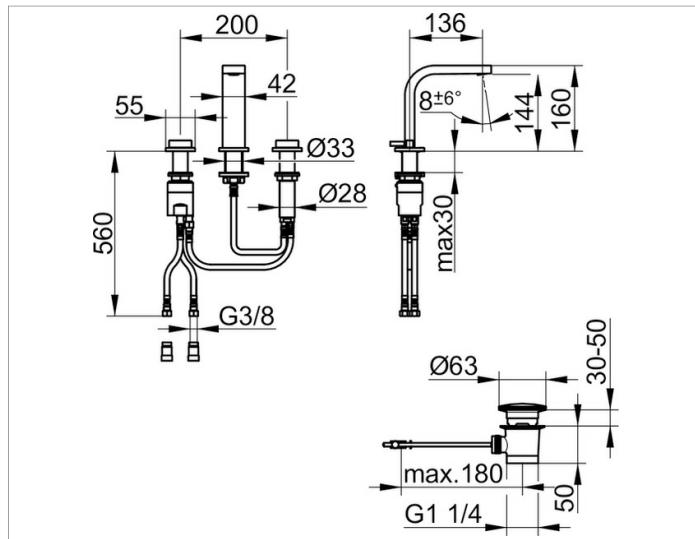

Edition 11

51115010000 Three-hole basin mixer 150

PRODUCT

PRODUCT ATTRIBUTES

with pop-up waste 1 1/4 inch
 3-hole installation, ceramic valves
 for temperature and volume control,
 aerator SLIM SSR M 24x1, adjustable
 pressure hoses 420 mm, G 3/8 inch
 flow rate reduced to 7,6 l/min.

SURFACE

chrome-plated

DRAWING

SPECIFICATIONS

KEUCO EDITION 11 three-hole basin mixer 51115010000
 High-gloss chromed three-hole basin mixer in clear-cut design and clear
 geometric shapes,
 Inclusive pop-up waste 1 ¼ inch;
 Three-hole mounting for washbasins or vanity tops with a maximum
 thickness of 40 mm,
 with a with ceramic valves for temperature adjustment and
 valve for flow control,
 SLIM aerator M 24x1 SSR, adjustable flow angle,
 Visible height 160 mm, outlet height 145 mm
 outlet 136 mm
 water supply with pressure flexible hoses, length 420 mm,
 thread diameter 3 / 8 inch
 flow rate limited to 7,6 l / min,
 connecting tube length 350 mm
 pop-up waste with G 1 1/4 inch thread
 length of the rod 400 mm
 cover plug diameter 63 mm