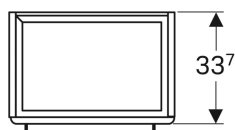

Geberit Selnova Compact cabinet for washbasin, with one door and service space

Example image

Characteristics

- Wall-hung
- With one door
- Opening with handle
- Door with soft closing
- With one movable shelf

- Hinge side left or right
- Moisture-resistant
- Front made of MDF
- Delivered preassembled

Technical data

Product material | High-compressed three-layer chipboard

Scope of delivery

- Fastening material

Art. no.	Colour / surface	B	B1	Washbasin width	H	T
501.614.01.1	Body: matt coated / white Front: white / high-gloss coated	50 cm	45 cm	55 cm	60.4 cm	36.7 cm
501.614.42.1	Body: light grey / matt coated Front: light grey / high-gloss coated	50 cm	45 cm	55 cm	60.4 cm	36.7 cm
501.615.01.1	Body: matt coated / white Front: white / high-gloss coated	55 cm	50 cm	60 cm	60.4 cm	36.7 cm
501.615.42.1	Body: light grey / matt coated Front: light grey / high-gloss coated	55 cm	50 cm	60 cm	60.4 cm	36.7 cm