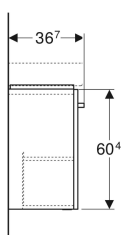

Geberit Selnova Compact cabinet for washbasin, with one door and service space

Example image

Characteristics

- Wall-hung
- With one door
- Opening with handle
- Door with soft closing
- With one movable shelf

- Hinge side left or right
- Moisture-resistant
- Front made of MDF
- Delivered preassembled

Technical data

Product material | High-compressed three-layer chipboard

Scope of delivery

- Fastening material

Art. no.	Colour / surface	B	B1	Washbasin width	H	T
501.614.01.1	Body: matt coated / white Front: white / high-gloss coated	50 cm	45 cm	55 cm	60.4 cm	36.7 cm
501.614.42.1	Body: light grey / matt coated Front: light grey / high-gloss coated	50 cm	45 cm	55 cm	60.4 cm	36.7 cm
501.615.01.1	Body: matt coated / white Front: white / high-gloss coated	55 cm	50 cm	60 cm	60.4 cm	36.7 cm
501.615.42.1	Body: light grey / matt coated Front: light grey / high-gloss coated	55 cm	50 cm	60 cm	60.4 cm	36.7 cm