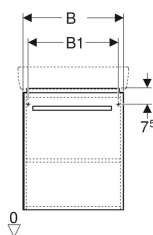

Geberit Selnova Compact cabinet for washbasin, with one door and service space

Example image

Characteristics

- Wall-hung
- With one door
- Opening with handle
- Door with soft closing
- With one movable shelf

- Hinge side left or right
- Moisture-resistant
- Front made of MDF
- Delivered preassembled

Technical data

Product material | High-compressed three-layer chipboard

Scope of delivery

- Fastening material

Art. no.	Colour / surface	B	B1	Washbasin width	H	T
501.614.01.1	Body: matt coated / white Front: white / high-gloss coated	50 cm	45 cm	55 cm	60.4 cm	36.7 cm
501.614.42.1	Body: light grey / matt coated Front: light grey / high-gloss coated	50 cm	45 cm	55 cm	60.4 cm	36.7 cm
501.615.01.1	Body: matt coated / white Front: white / high-gloss coated	55 cm	50 cm	60 cm	60.4 cm	36.7 cm
501.615.42.1	Body: light grey / matt coated Front: light grey / high-gloss coated	55 cm	50 cm	60 cm	60.4 cm	36.7 cm