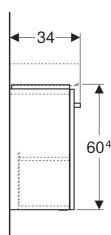

**Geberit Selnova Compact cabinet for handrinse basin, with one door and service space**

Example image

**Characteristics**

- Wall-hung
- With one door
- Opening with handle
- Door with soft closing
- With one movable shelf

- Hinge side left or right
- Moisture-resistant
- Front made of MDF
- Delivered preassembled

**Technical data**

Product material | High-compressed three-layer chipboard

**Scope of delivery**

- Fastening material

Art. no.	Colour / surface	B	Washbasin width	H	T
501.613.01.1	Body: matt coated / white Front: white / high-gloss coated	40 cm	45 cm	60.4 cm	34 cm
501.613.42.1	Body: light grey / matt coated Front: light grey / high-gloss coated	40 cm	45 cm	60.4 cm	34 cm