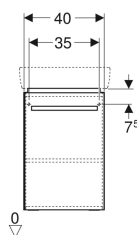

**Geberit Selnova Compact cabinet for handrinse basin, with one door and service space**

Example image

**Characteristics**

- Wall-hung
- With one door
- Opening with handle
- Door with soft closing
- With one movable shelf

- Hinge side left or right
- Moisture-resistant
- Front made of MDF
- Delivered preassembled

**Technical data**

Product material | High-compressed three-layer chipboard

**Scope of delivery**

- Fastening material

Art. no.	Colour / surface	B	Washbasin width	H	T
501.613.01.1	Body: matt coated / white Front: white / high-gloss coated	40 cm	45 cm	60.4 cm	34 cm
501.613.42.1	Body: light grey / matt coated Front: light grey / high-gloss coated	40 cm	45 cm	60.4 cm	34 cm