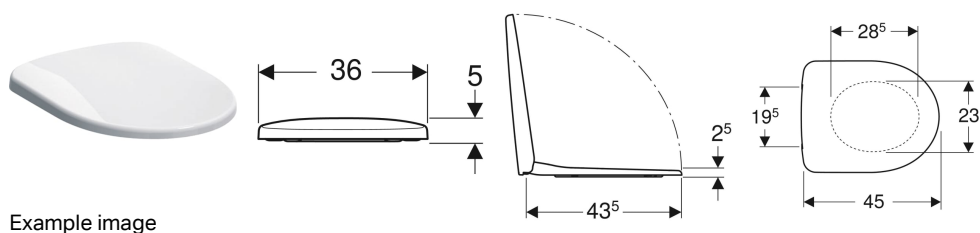

Geberit Selnova Compact WC seat, fastening from above

Example image

Product material

| Duroplast

Technical data

Art. no.	Colour / surface	Quick-release hinges	Soft-closing mechanism	Fastening	Hinge material
501.575.01.1	white	no	no	from above	Stainless steel
501.576.01.1	white	no	yes	from above	Brass chrome-plated
501.577.01.1	white	yes	yes	from above	Brass chrome-plated