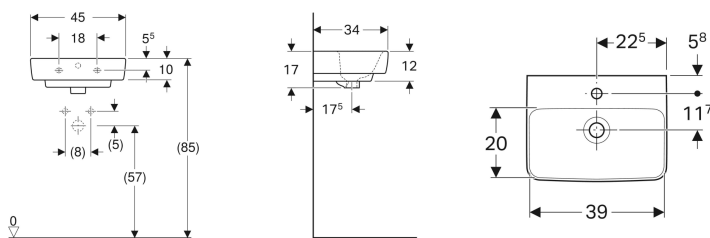

## Geberit Selnova Compact handrinse basin

Example image

### Technical data

Product material

Vitreous china

Art. no.	Colour / surface	Tap hole	Overflow	B	H	T
501.515.00.6	white	centred	visible	45 cm	17 cm	34 cm
501.516.00.7	white	left and right	visible	45 cm	17 cm	34 cm