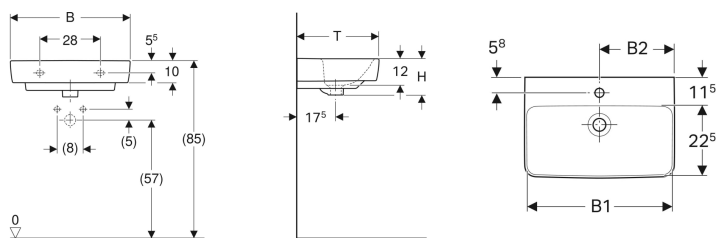

Geberit Selnova Compact washbasin

Example image

- Can be combined with half pedestal

Application purposes

- Suitable for installation in small bathrooms and guest WCs

Characteristics

- Can be installed with a washbasin cabinet

Technical data

Product material | Vitreous china

Art. no.	Colour / surface	Tap hole	Overflow	B	B1	B2	Cabinet width	H	T	
501.890.00.7		centred	visible	65 cm	63 cm	32.5 cm	59.7 cm	17.5 cm	40 cm	New
501.892.00.7		without	visible	65 cm	63 cm	32.5 cm	59.7 cm	17.5 cm	40 cm	New
501.512.00.7	white	centred	visible	60 cm	54 cm	30 cm	55 cm	17 cm	37 cm	
501.510.00.7	white	centred	visible	55 cm	49 cm	27.5 cm	50 cm	17 cm	37 cm	
501.511.00.7	white	centred	visible	60 cm	54 cm	30 cm	55 cm	17 cm	37 cm	
501.509.00.6	white	centred	visible	55 cm	49 cm	27.5 cm	50 cm	17 cm	37 cm	