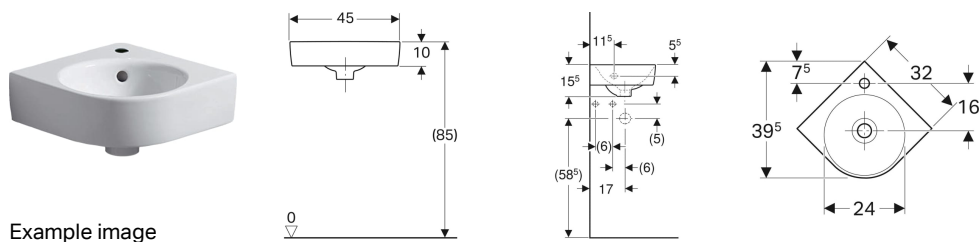

## Geberit Selnova Compact corner handrinse basin

### Application purposes

- For corner installation
- Suitable for installation in small bathrooms and guest WCs

### Technical data

Product material

Vitreous china

Art. no.	Colour / surface	Tap hole	Overflow	B	H	T
501.519.00.6	white	centred	visible	45 cm	15.5 cm	39.5 cm
501.508.00.7	white	centred	visible	69.5 cm	15.5 cm	61.5 cm