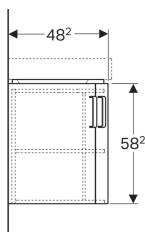

Geberit Selnova Compact cabinet for corner washbasin, with two doors

Example image

Application purposes

- For corner installation

Characteristics

- Wall-hung
- With two doors
- Opening with handle
- Door with soft closing

- Fastening material

Art. no.	Colour / surface	B	Washbasin width	H	T
501.486.00.1	Body: matt coated / white Front: white / high-gloss coated	69 cm	69.5 cm	60.4 cm	55 cm
501.485.00.1	Body: light grey / matt coated Front: light grey / high-gloss coated	69 cm	69.5 cm	60.4 cm	55 cm