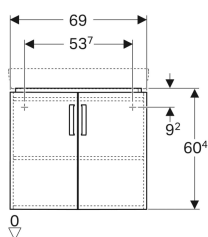

Geberit Selnova Compact cabinet for corner washbasin, with two doors

Example image

Application purposes

- For corner installation

Characteristics

- Wall-hung
- With two doors
- Opening with handle
- Door with soft closing

- Fastening material

Art. no.	Colour / surface	B	Washbasin width	H	T
501.486.00.1	Body: matt coated / white Front: white / high-gloss coated	69 cm	69.5 cm	60.4 cm	55 cm
501.485.00.1	Body: light grey / matt coated Front: light grey / high-gloss coated	69 cm	69.5 cm	60.4 cm	55 cm