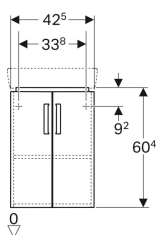

**Geberit Selnova Compact cabinet for corner handrinse basin, with two doors**

Example image

**Application purposes**

- For corner installation

**Characteristics**

- Wall-hung
- With two doors
- Opening with handle
- Door with soft closing

- Fastening material

Art. no.	Colour / surface	B	Washbasin width	H	T
501.484.00.1	Body: matt coated / white Front: white / high-gloss coated	42.5 cm	45 cm	60.4 cm	33 cm
501.483.00.1	Body: light grey / matt coated Front: light grey / high-gloss coated	42.5 cm	45 cm	60.4 cm	33 cm