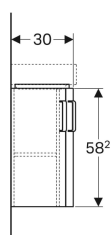

**Geberit Selnova Compact cabinet for corner handrinse basin, with two doors**

Example image

**Application purposes**

- For corner installation

**Characteristics**

- Wall-hung
- With two doors
- Opening with handle
- Door with soft closing

- Fastening material

Art. no.	Colour / surface	B	Washbasin width	H	T
501.484.00.1	Body: matt coated / white Front: white / high-gloss coated	42.5 cm	45 cm	60.4 cm	33 cm
501.483.00.1	Body: light grey / matt coated Front: light grey / high-gloss coated	42.5 cm	45 cm	60.4 cm	33 cm