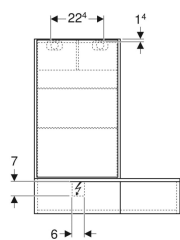

Geberit Selnova Square mirror cabinet with one door and two pull-down doors

Example image

Characteristics

- Wall-hung
- With one door and two pull-down doors
- Door with soft closing
- Pull-down door with push-to-open

- With two movable shelves
- Hinge side left or right
- Delivered preassembled

Technical data

Product material | High-compressed three-layer chipboard

Scope of delivery

- Fastening material
- 2 movable shelves

Art. no.	Colour / surface	B	B1	H	T
500.185.01.1	white / high-gloss coated	70.8 cm	22.4 cm	85 cm	17.6 cm
501.391.JK.1	lava / matt coated	70.8 cm	22.4 cm	85 cm	17.6 cm
500.186.01.1	white / high-gloss coated	70.8 cm	22.4 cm	85 cm	17.6 cm
501.390.JK.1	lava / matt coated	70.8 cm	22.4 cm	85 cm	17.6 cm