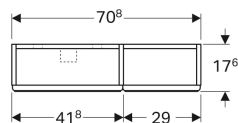

Geberit Selnova Square mirror cabinet with one door and two pull-down doors

Example image

Characteristics

- Wall-hung
- With one door and two pull-down doors
- Door with soft closing
- Pull-down door with push-to-open

- With two movable shelves
- Hinge side left or right
- Delivered preassembled

Technical data

Product material | High-compressed three-layer chipboard

Scope of delivery

- Fastening material
- 2 movable shelves

Art. no.	Colour / surface	B	B1	H	T
500.185.01.1	white / high-gloss coated	70.8 cm	22.4 cm	85 cm	17.6 cm
501.391.JK.1	lava / matt coated	70.8 cm	22.4 cm	85 cm	17.6 cm
500.186.01.1	white / high-gloss coated	70.8 cm	22.4 cm	85 cm	17.6 cm
501.390.JK.1	lava / matt coated	70.8 cm	22.4 cm	85 cm	17.6 cm