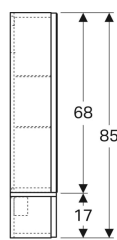

Geberit Selnova Square mirror cabinet with one door and two pull-down doors

Example image

Characteristics

- Wall-hung
- With one door and two pull-down doors
- Door with soft closing
- Pull-down door with push-to-open

- With two movable shelves
- Hinge side left or right
- Delivered preassembled

Technical data

Product material | High-compressed three-layer chipboard

Scope of delivery

- Fastening material
- 2 movable shelves

Art. no.	Colour / surface	B	B1	H	T
500.185.01.1	white / high-gloss coated	70.8 cm	22.4 cm	85 cm	17.6 cm
501.391.JK.1	lava / matt coated	70.8 cm	22.4 cm	85 cm	17.6 cm
500.186.01.1	white / high-gloss coated	70.8 cm	22.4 cm	85 cm	17.6 cm
501.390.JK.1	lava / matt coated	70.8 cm	22.4 cm	85 cm	17.6 cm