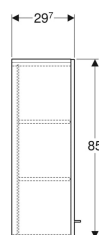

Geberit Selnova Square medium cabinet with one door

Example image

Characteristics

- Wall-hung
- With one door
- Door with soft closing
- Opening with handle
- With two movable shelves

- Hinge side left or right
- Moisture-resistant
- Delivered preassembled

Technical data

Product material | High-compressed three-layer chipboard

Scope of delivery

- Handle
- Fastening material

Art. no.	Colour / surface	B	H	T
501.276.00.1	white / high-gloss coated	33 cm	85 cm	29.7 cm
501.277.00.1	lava / matt coated	33 cm	85 cm	29.7 cm
501.278.00.1	hickory / wooden-textured melamine	33 cm	85 cm	29.7 cm
501.279.00.1	light hickory / wooden-textured melamine	33 cm	85 cm	29.7 cm