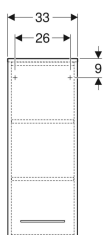

Geberit Selnova Square medium cabinet with one door

Example image

Characteristics

- Wall-hung
- With one door
- Door with soft closing
- Opening with handle
- With two movable shelves

- Hinge side left or right
- Moisture-resistant
- Delivered preassembled

Technical data

Product material | High-compressed three-layer chipboard

Scope of delivery

- Handle
- Fastening material

Art. no.	Colour / surface	B	H	T
501.276.00.1	white / high-gloss coated	33 cm	85 cm	29.7 cm
501.277.00.1	lava / matt coated	33 cm	85 cm	29.7 cm
501.278.00.1	hickory / wooden-textured melamine	33 cm	85 cm	29.7 cm
501.279.00.1	light hickory / wooden-textured melamine	33 cm	85 cm	29.7 cm