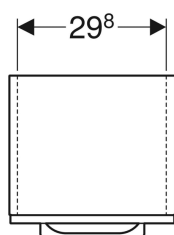

Geberit Selnova Square medium cabinet with one door

Example image

Characteristics

- Wall-hung
- With one door
- Door with soft closing
- Opening with handle
- With two movable shelves

- Hinge side left or right
- Moisture-resistant
- Delivered preassembled

Technical data

Product material | High-compressed three-layer chipboard

Scope of delivery

- Handle
- Fastening material

Art. no.	Colour / surface	B	H	T
501.276.00.1	white / high-gloss coated	33 cm	85 cm	29.7 cm
501.277.00.1	lava / matt coated	33 cm	85 cm	29.7 cm
501.278.00.1	hickory / wooden-textured melamine	33 cm	85 cm	29.7 cm
501.279.00.1	light hickory / wooden-textured melamine	33 cm	85 cm	29.7 cm