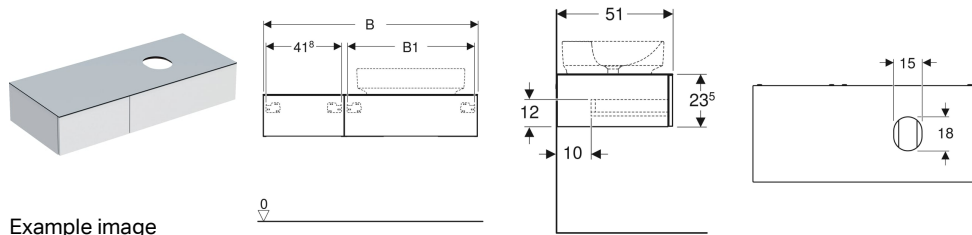

Geberit VariForm cabinet for lay-on washbasin, with two drawers, shelf surface and trap

Example image

Characteristics

- Suitable for all VariForm lay-on washbasins
- Wall-hung
- With two drawers
- Opening with push-to-open mechanism
- Drawer with soft-closing
- Drawers without trap cutout

- Moisture-resistant
- Delivered preassembled
- Cover plate made of compact laminate
- Lay-on washbasin can be mounted on the left or right side

Technical data

Product material | High-compressed three-layer chipboard

Scope of delivery

- Cabinet for washbasin
- Trap, ø 32 mm
- Fastening material

Art. no.	Colour / surface	B	B1	H	T
501.177.00.1	Body and front: white / high-gloss coated Cover plate: white / matt melamine-covered	135 cm	85.8 cm	23.5 cm	51 cm
501.171.00.1	Body and front: white / high-gloss coated Cover plate: white / matt melamine-covered	120 cm	70.8 cm	23.5 cm	51 cm
501.172.00.1	Body and front: lava / matt coated Cover plate: lava / matt melamine-covered	120 cm	70.8 cm	23.5 cm	51 cm
501.178.00.1	Body and front: lava / matt coated Cover plate: lava / matt melamine-covered	135 cm	85.8 cm	23.5 cm	51 cm
501.174.00.1	Body and front: hickory / wood-textured melamine Cover plate: hickory / wood-textured melamine	120 cm	70.8 cm	23.5 cm	51 cm
501.180.00.1	Body and front: hickory / wood-textured melamine Cover plate: hickory / wood-textured melamine	135 cm	85.8 cm	23.5 cm	51 cm