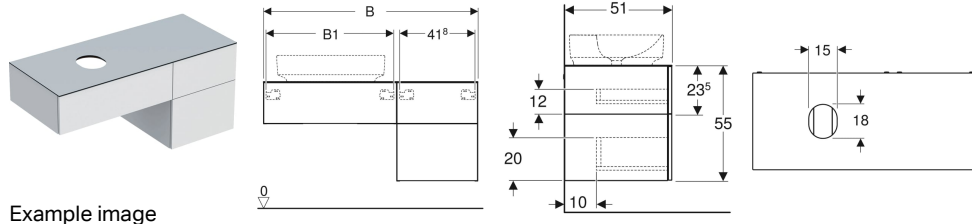

Geberit VariForm cabinet for lay-on washbasin, with three drawers, shelf surface and trap

Example image

Characteristics

- Suitable for all VariForm lay-on washbasins
- Wall-hung
- With three drawers
- Opening with push-to-open mechanism
- Drawer with soft-closing
- Drawers without trap cutout

- Moisture-resistant
- Delivered preassembled
- Cover plate made of compact laminate
- Lay-on washbasin can be mounted on the left or right side

Technical data

Product material | High-compressed three-layer chipboard

Scope of delivery

- Cabinet for washbasin
- Trap, ø 32 mm
- Fastening material

Art. no.	Colour / surface	B	B1	H	T
501.189.00.1	Body and front: white / high-gloss coated Cover plate: white / matt melamine-covered	135 cm	85.8 cm	55 cm	51 cm
501.183.00.1	Body and front: white / high-gloss coated Cover plate: white / matt melamine-covered	120 cm	70.8 cm	55 cm	51 cm
501.184.00.1	Body and front: lava / matt coated Cover plate: lava / matt melamine-covered	120 cm	70.8 cm	55 cm	51 cm
501.190.00.1	Body and front: lava / matt coated Cover plate: lava / matt melamine-covered	135 cm	85.8 cm	55 cm	51 cm
501.186.00.1	Body and front: hickory / wood-textured melamine Cover plate: hickory / wood-textured melamine	120 cm	70.8 cm	55 cm	51 cm
501.192.00.1	Body and front: hickory / wood-textured melamine Cover plate: hickory / wood-textured melamine	135 cm	85.8 cm	55 cm	51 cm

Accessories

- Geberit towel rail for bathroom furniture, with radius corner
- Geberit towel rail for bathroom furniture, with right-angled corner
- Geberit VariForm drawer insert, H-partition, for top drawer
- Geberit VariForm drawer insert, H-partition, for bottom drawer
- Geberit towel hook