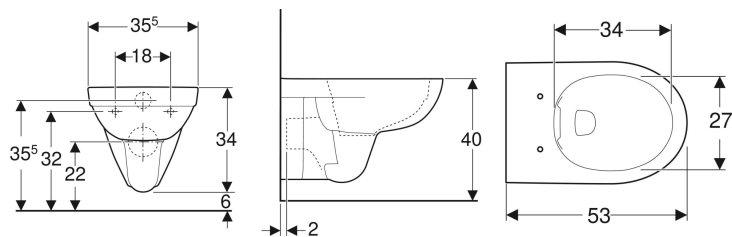

**Geberit Selnova wall-hung WC, washdown, Rimfree**

Example image

**Application purposes**

- For concealed cisterns
- For pressure flushing valves

**Characteristics**

- Wall-hung

- Washdown WC
- Rimfree
- Type 1, full flush volume 6 / 4 l, in accordance with EN 997
- Type 2 in accordance with EN 997

**Technical data**

Product material | Vitreous china

**To order additionally**

- WC seat

Art. no.	Colour / surface	B	H	T
501.045.00.7	white	35.5 cm	34 cm	53 cm

**Accessories**

- Geberit fastening material for wall-hung WCs and wall-hung bidets