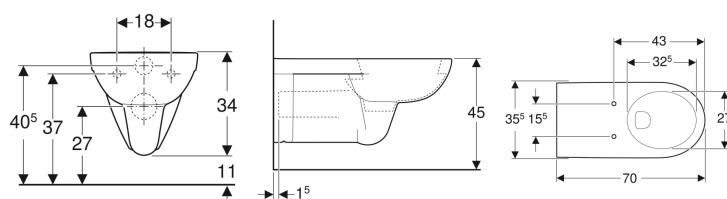

Geberit Selnova Comfort wall-hung WC, washdown, large projection

Example image

Application purposes

- For concealed cisterns
- For pressure flushing valves
- Suitable for use by wheelchair users

Characteristics

- Wall-hung

- Washdown WC
- With flush rim
- Type 1, full flush volume 6 / 4 l, in accordance with EN 997
- Type 2 in accordance with EN 997
- Large projection

Technical data

Product material | Vitreous china

To order additionally

- WC seat

Art. no.	Colour / surface	B	H	T
501.044.00.7	white	35.5 cm	34 cm	70 cm

Accessories

- Geberit connection set for wall-hung WC, length 30 cm
- Geberit fastening material for wall-hung WCs and wall-hung bidets
- Geberit Selnova Comfort spacer for wall-hung WC

- Depending on the installation type, a Geberit connection set for wall-hung WC, length 30 cm is required for mounting