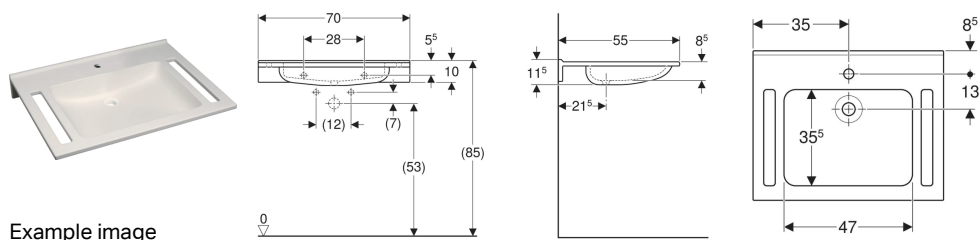

Geberit Publica washbasin, square design, with cut-outs, barrier-free

Application purposes

- Suitable for use by wheelchair users
- For healthcare facilities

Characteristics

- Barrier-free
- Square design
- Cut-outs for gripping

- With upstand to the wall
- Antibacterial
- Shockproof
- Scratchproof
- Easy cleaning
- Seamless surface repair

Technical data

Product material

Varicor®

To order additionally

- Fastening material

Art. no.	Colour / surface	Tap hole	Overflow	B	H	T
501.043.11.1	white alpine	without	without	70 cm	11.5 cm	55 cm

Accessories

- Geberit bottle trap with dip tube for washbasin, space-saving model, horizontal outlet