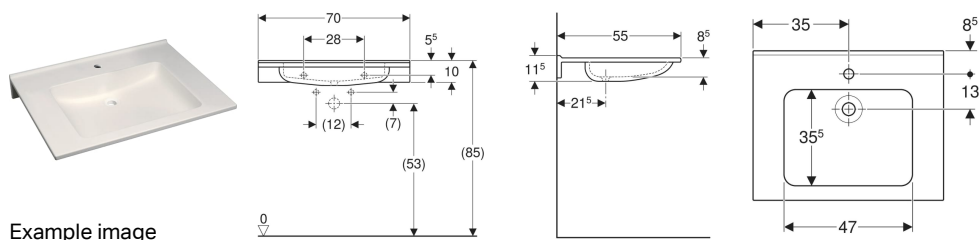

**Geberit Publica washbasin, square design, barrier-free**

Example image

**Application purposes**

- Suitable for use by wheelchair users
- For healthcare facilities

**Characteristics**

- Barrier-free
- Square design
- With upstand to the wall

- Antibacterial
- Shockproof
- Scratchproof
- Easy cleaning
- Seamless surface repair

**Technical data**

Product material

Varicor®

**To order additionally**

- Fastening material

Art. no.	Colour / surface	Tap hole	Overflow	B	H	T
501.042.11.1	white alpine	without	without	70 cm	11.5 cm	55 cm

**Accessories**

- Geberit bottle trap with dip tube for washbasin, space-saving model, horizontal outlet