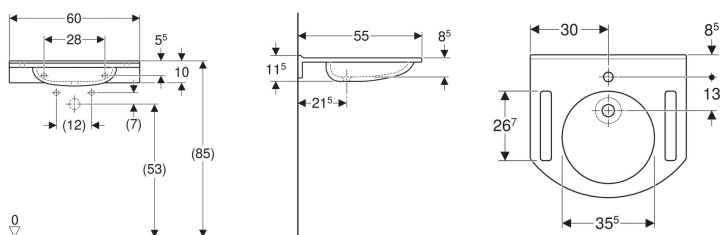

**Geberit Publica washbasin, round design, with-cut-outs, barrier-free**

Example image

**Application purposes**

- Suitable for use by wheelchair users
- For healthcare facilities

**Characteristics**

- Barrier-free
- Cut-outs for gripping
- With upstand to the wall

- Antibacterial
- Shockproof
- Scratchproof
- Easy cleaning
- Seamless surface repair

**Technical data**

Product material

Varicor®

**To order additionally**

- Fastening material

Art. no.	Colour / surface	Tap hole	Overflow	B	H	T
501.041.00.1	white alpine	without	without	60 cm	11.5 cm	55 cm