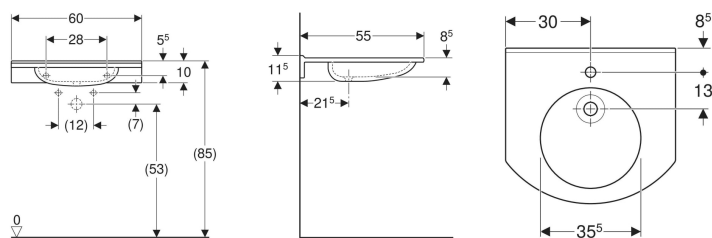

Geberit Publica washbasin, round design, barrier-free

Application purposes

- Suitable for use by wheelchair users
- For healthcare facilities

Characteristics

- Barrier-free
- With upstand to the wall

- Antibacterial
- Shockproof
- Scratchproof
- Easy cleaning
- Seamless surface repair

Technical data

Product material

Varicor®

To order additionally

- Fastening material

Art. no.	Colour / surface	Tap hole	Overflow	B	H	T
501.040.11.1	white alpine	without	without	60 cm	11.5 cm	55 cm

Accessories

- Geberit bottle trap with dip tube for washbasin, space-saving model, horizontal outlet