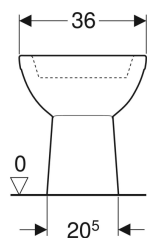

**Geberit Selnova floor-standing WC for close-coupled exposed cistern, washdown, vertical outlet**

Example image

**Application purposes**

- For close-coupled exposed cistern

**Characteristics**

- Floor-standing
- Washdown WC

- With flush rim
- Vertical outlet
- Type 1, full flush volume 6 l, in accordance with EN 997
- Type 2 in accordance with EN 997

**Technical data**

Product material | Vitreous china

**To order additionally**

- Cistern
- WC seat

Art. no.	Colour / surface	B	H	T
501.040.00.6	white	36 cm	39 cm	67 cm