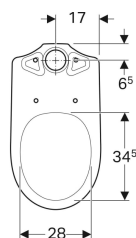

**Geberit Selnova floor-standing WC for close-coupled exposed cistern, washdown, vertical outlet**

Example image

**Application purposes**

- For close-coupled exposed cistern

**Characteristics**

- Floor-standing
- Washdown WC

- With flush rim
- Vertical outlet
- Type 1, full flush volume 6 l, in accordance with EN 997
- Type 2 in accordance with EN 997

**Technical data**

Product material | Vitreous china

**To order additionally**

- Cistern
- WC seat

Art. no.	Colour / surface	B	H	T
501.040.00.6	white	36 cm	39 cm	67 cm