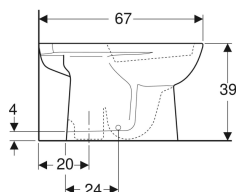

**Geberit Selnova floor-standing WC for close-coupled exposed cistern, washdown, vertical outlet**

Example image

**Application purposes**

- For close-coupled exposed cistern

**Characteristics**

- Floor-standing
- Washdown WC

- With flush rim
- Vertical outlet
- Type 1, full flush volume 6 l, in accordance with EN 997
- Type 2 in accordance with EN 997

**Technical data**

Product material | Vitreous china

**To order additionally**

- Cistern
- WC seat

Art. no.	Colour / surface	B	H	T
501.040.00.6	white	36 cm	39 cm	67 cm