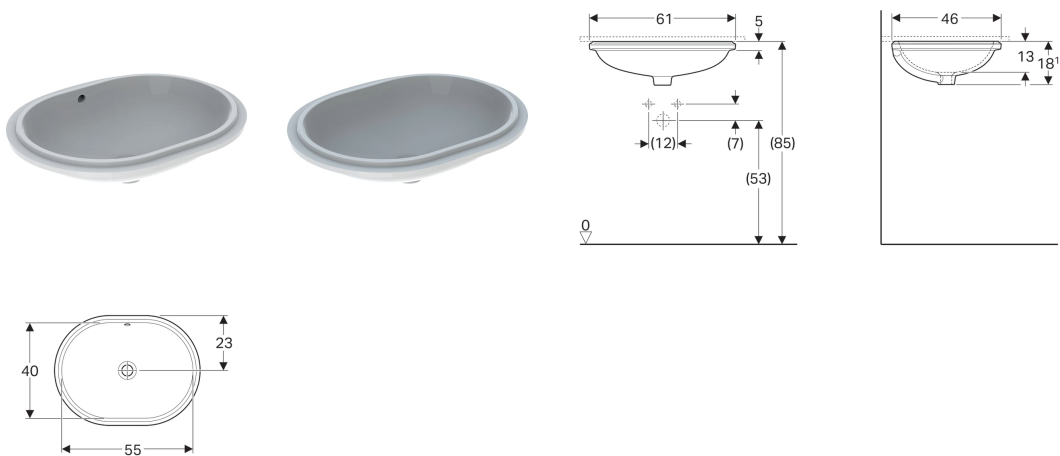

**Geberit under-countertop washbasin VariForm, elliptic**

**Application purposes**

- For mounting in washtops

**Characteristics**

- Elliptic

**Technical data**

Material | Vitreous china

**Scope of delivery**

- Fastening material

Art. no.	Surface / colour	B	B1	H	T	T1	Overflow
500.756.01.1	white	61 cm	55 cm	18.1 cm	46 cm	40 cm	visible
500.758.01.1	white	61 cm	55 cm	18.1 cm	46 cm	40 cm	without

**Accessories**

- Geberit waste outlet with free outlet