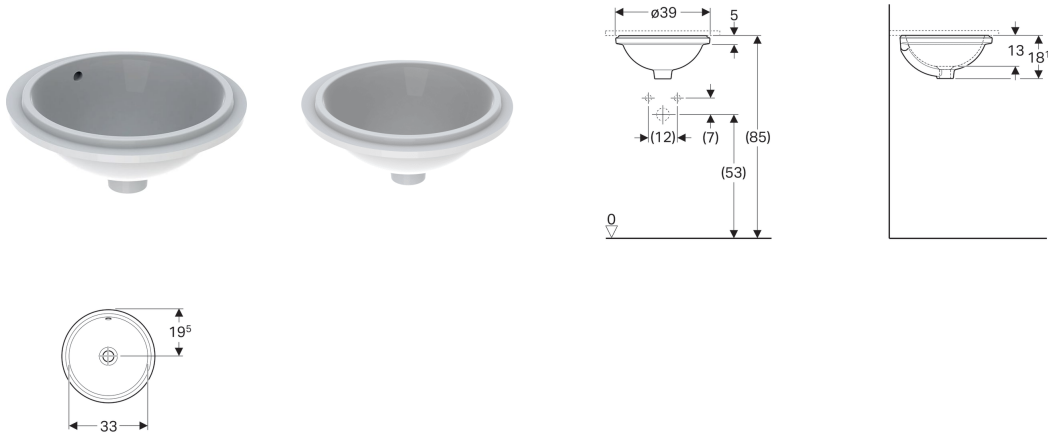

Geberit under-countertop washbasin VariForm, round

Application purposes

- For mounting in washtops

Characteristics

- Round

Technical data

Material | Vitreous china

Scope of delivery

- Fastening material

Art. no.	Surface / colour	D	H	Overflow
500.744.01.1	white	39 cm	18.1 cm	visible
500.746.01.1	white	39 cm	18.1 cm	without

Accessories

- Geberit waste outlet with free outlet