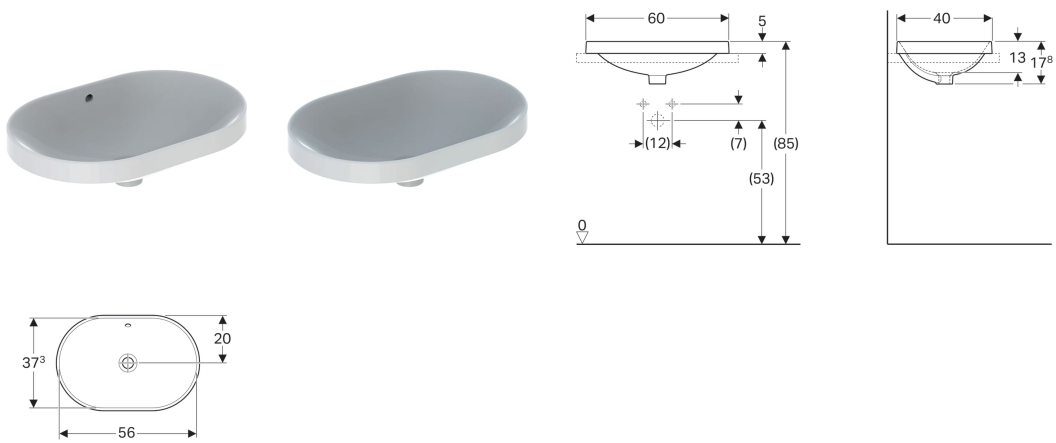

**Geberit countertop washbasin VariForm, elliptic**

**Application purposes**

- For mounting in washtops

**Technical data**

Material | Vitreous china

**Characteristics**

- Elliptic

Art. no.	Surface / colour	B	H	T	Overflow
500.728.01.1	white	60 cm	17.8 cm	40 cm	visible
500.730.01.1	white	60 cm	17.8 cm	40 cm	without