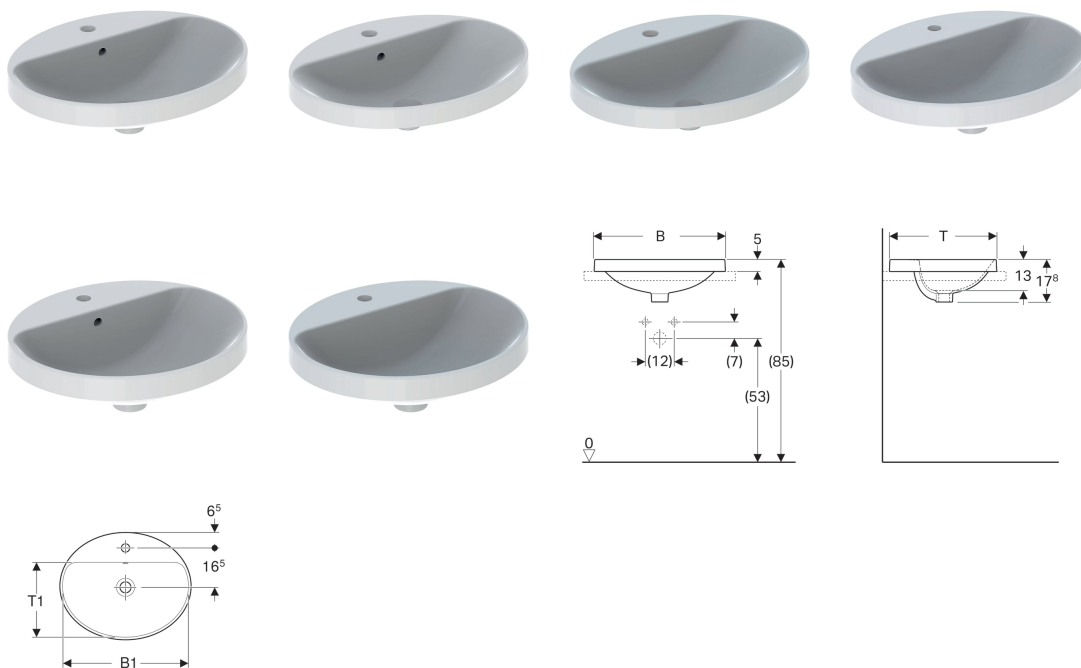

Geberit countertop washbasin VariForm, oval, with tap hole bench

Application purposes

- For mounting in washtops

Technical data

Material

Vitreous china

Characteristics

- Oval

Art. no.	Surface / colour	B	B1	H	T	T1	Overflow
500.712.01.1	white	50 cm	47.8 cm	17.8 cm	45 cm	31.5 cm	visible
500.714.01.1	white	50 cm	47.8 cm	17.8 cm	45 cm	31.5 cm	without
500.720.01.1	white	55 cm	52.8 cm	17.8 cm	45 cm	31.5 cm	visible
500.722.01.1	white	55 cm	52.8 cm	17.8 cm	45 cm	31.5 cm	without
500.724.01.1	white	60 cm	58 cm	17.8 cm	48 cm	44 cm	visible
500.726.01.1	white	60 cm	58 cm	17.8 cm	48 cm	44 cm	without