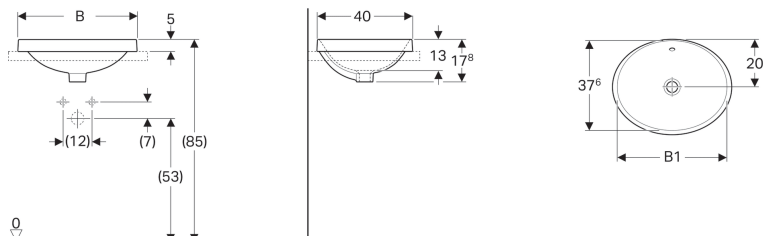

**Geberit countertop washbasin VariForm, oval**

**Application purposes**

- For mounting in washtops

**Technical data**

Material | Vitreous china

**Characteristics**

- Oval

Art. no.	Surface / colour	B	B1	H	T	Overflow
500.708.01.1	white	50 cm	46 cm	17.8 cm	40 cm	visible
500.710.01.1	white	50 cm	46 cm	17.8 cm	40 cm	without
500.716.01.1	white	55 cm	53 cm	17.8 cm	40 cm	visible
500.718.01.1	white	55 cm	53 cm	17.8 cm	40 cm	without