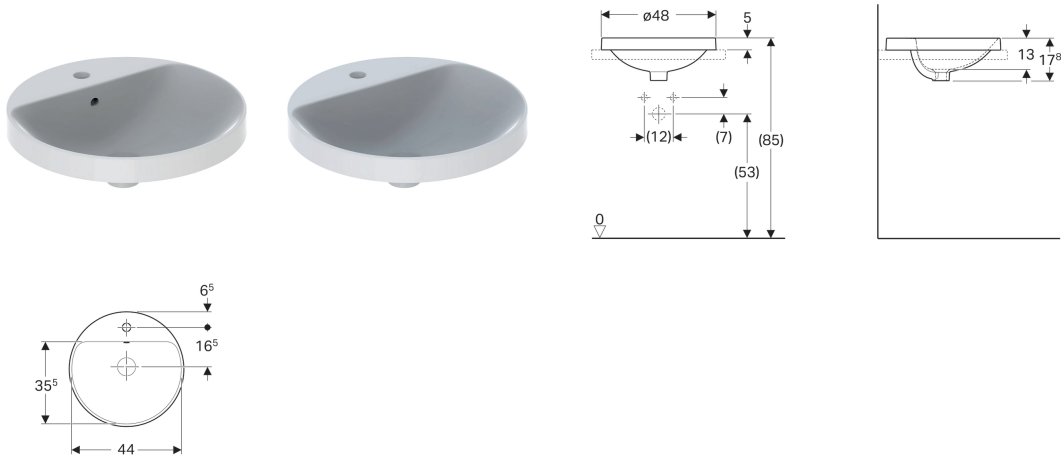

**Geberit countertop washbasin VariForm, round, with tap hole bench**

**Application purposes**

- For mounting in washtops

**Technical data**

Material | Vitreous china

**Characteristics**

- Round

Art. no.	Surface / colour	D	H	Overflow
500.704.01.1	white	48 cm	17.8 cm	visible
500.706.01.1	white	48 cm	17.8 cm	without