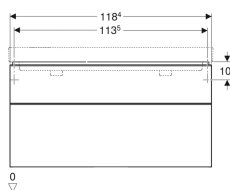

Geberit Smyle Square cabinet for double washbasin, with two drawers

Example image

Characteristics

- Wall-hung
- With two drawers
- Opening with handle
- Drawer with soft-closing

- Moisture-resistant
- Drawer frame made of metal
- Delivered preassembled

Technical data

Product material | High-compressed three-layer chipboard

Scope of delivery

- Cabinet for double washbasin
- Fastening material

Art. no.	Colour / surface	B	Washbasin width	H	T
500.356.00.1	Body and front: white / high-gloss coated Handle: white / matt powder-coated	118.4 cm	120 cm	61.7 cm	47 cm
500.356.JK.1	Body and front: lava / matt coated Handle: lava / matt powder-coated	118.4 cm	120 cm	61.7 cm	47 cm
500.356.JL.1	Body and front: sand grey / high-gloss coated Handle: sand grey / matt powder-coated	118.4 cm	120 cm	61.7 cm	47 cm
500.356.JR.1	Body and front: hickory / wood-textured melamine Handle: lava / matt powder-coated	118.4 cm	120 cm	61.7 cm	47 cm