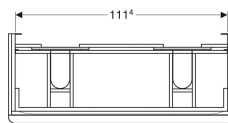

Geberit Smyle Square cabinet for double washbasin, with two drawers

Example image

Characteristics

- Wall-hung
- With two drawers
- Opening with handle
- Drawer with soft-closing

- Moisture-resistant
- Drawer frame made of metal
- Delivered preassembled

Technical data

Product material | High-compressed three-layer chipboard

Scope of delivery

- Cabinet for double washbasin
- Fastening material

Art. no.	Colour / surface	B	Washbasin width	H	T
500.356.00.1	Body and front: white / high-gloss coated Handle: white / matt powder-coated	118.4 cm	120 cm	61.7 cm	47 cm
500.356.JK.1	Body and front: lava / matt coated Handle: lava / matt powder-coated	118.4 cm	120 cm	61.7 cm	47 cm
500.356.JL.1	Body and front: sand grey / high-gloss coated Handle: sand grey / matt powder-coated	118.4 cm	120 cm	61.7 cm	47 cm
500.356.JR.1	Body and front: hickory / wood-textured melamine Handle: lava / matt powder-coated	118.4 cm	120 cm	61.7 cm	47 cm