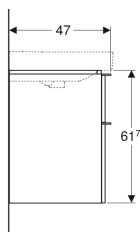

Geberit Smyle Square cabinet for double washbasin, with two drawers

Example image

Characteristics

- Wall-hung
- With two drawers
- Opening with handle
- Drawer with soft-closing

- Moisture-resistant
- Drawer frame made of metal
- Delivered preassembled

Technical data

Product material | High-compressed three-layer chipboard

Scope of delivery

- Cabinet for double washbasin
- Fastening material

Art. no.	Colour / surface	B	Washbasin width	H	T
500.356.00.1	Body and front: white / high-gloss coated Handle: white / matt powder-coated	118.4 cm	120 cm	61.7 cm	47 cm
500.356.JK.1	Body and front: lava / matt coated Handle: lava / matt powder-coated	118.4 cm	120 cm	61.7 cm	47 cm
500.356.JL.1	Body and front: sand grey / high-gloss coated Handle: sand grey / matt powder-coated	118.4 cm	120 cm	61.7 cm	47 cm
500.356.JR.1	Body and front: hickory / wood-textured melamine Handle: lava / matt powder-coated	118.4 cm	120 cm	61.7 cm	47 cm