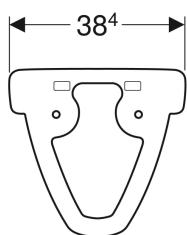

**Geberit Selnova Comfort spacer for wall-hung WC**

---

Example image

**Application purposes**

- For wall-hung WCs
- For extending the projection to 75 cm

- For mounting between the wall and the WC

**Technical data**

Product material | Resin stone

Art. no.	Colour / surface
500.957.00.7	white / glossy