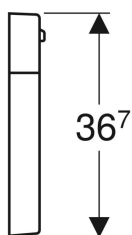

**Geberit Selnova Comfort spacer for wall-hung WC**

---

Example image

**Application purposes**

- For wall-hung WCs
- For extending the projection to 75 cm

- For mounting between the wall and the WC

**Technical data**

Product material | Resin stone

Art. no.	Colour / surface
500.957.00.7	white / glossy