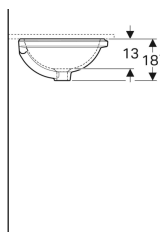

Application purposes

- For mounting on washtops from below

Characteristics

- Round

Scope of delivery

- Fastening material

- Easy to mount thanks to provided cut-out template

Technical data

Product material

Vitreous china

- Template

Art. no.	Colour / surface	D	Tap hole	Overflow	H
500.744.01.2	white	39 cm	without	visible	18.1 cm
500.746.01.2 *	white	39 cm	without	without	18.1 cm

* Order-based production

Accessories

- Geberit waste outlet with free outlet and valve cover