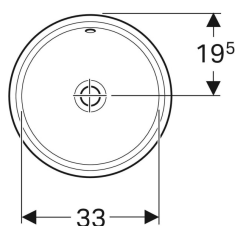

Application purposes

- For mounting on washtops from below

Characteristics

- Round

Scope of delivery

- Fastening material

- Easy to mount thanks to provided cut-out template

Technical data

Product material

Vitreous china

- Template

Art. no.	Colour / surface	D	Tap hole	Overflow	H
500.744.01.2	white	39 cm	without	visible	18.1 cm
500.746.01.2 *	white	39 cm	without	without	18.1 cm

* Order-based production

Accessories

- Geberit waste outlet with free outlet and valve cover