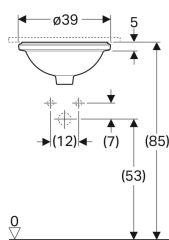

Application purposes

- For mounting on washtops from below

Characteristics

- Round

Scope of delivery

- Fastening material

- Easy to mount thanks to provided cut-out template

Technical data

Product material

Vitreous china

- Template

Art. no.	Colour / surface	D	Tap hole	Overflow	H
500.744.01.2	white	39 cm	without	visible	18.1 cm
500.746.01.2 *	white	39 cm	without	without	18.1 cm

* Order-based production

Accessories

- Geberit waste outlet with free outlet and valve cover