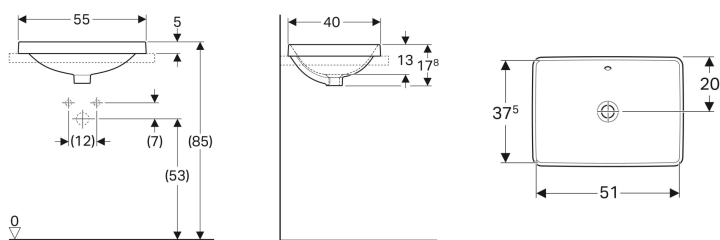

## Geberit VariForm countertop washbasin, rectangular

Example image

- Easy to mount thanks to provided cut-out template

### Scope of delivery

- Template

Art. no.	Colour / surface	Tap hole	Overflow	B	H	T
500.736.01.2	white	without	visible	55 cm	17.8 cm	40 cm
500.738.01.2 *	white	without	without	55 cm	17.8 cm	40 cm

\* Order-based production