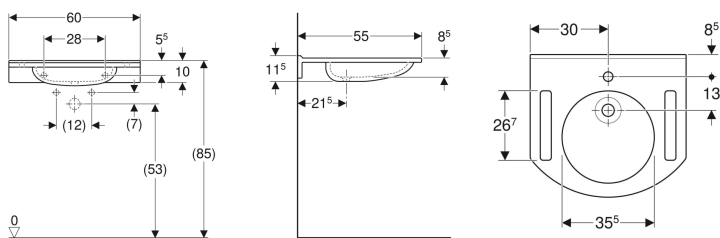

**Geberit Publica washbasin, round design, with cut-outs, barrier-free, dementia-sensitive**

Example image

**Application purposes**

- Suitable for use by wheelchair users
- For healthcare facilities

**Characteristics**

**Technical data**

Product material

Varicor®

**To order additionally**

- Fastening material

| Art. no.     | Colour / surface | Tap hole | Overflow | B     | H       | T     |
|--------------|------------------|----------|----------|-------|---------|-------|
| 500.668.01.4 | white alpine     | without  | without  | 60 cm | 11.5 cm | 55 cm |