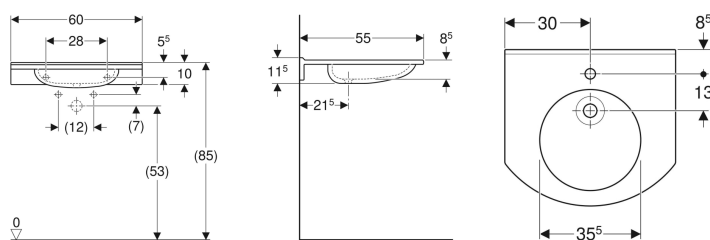

Geberit Publica washbasin, round design, barrier-free, dementia-sensitive

Example image

Application purposes

- Suitable for use by wheelchair users
- For healthcare facilities

Characteristics

- Barrier-free
- With upstand to the wall
- Antibacterial

- Shockproof
- Dementia-sensitive
- With colour markings for better orientation
- Scratchproof
- Easy cleaning
- Seamless surface repair

Technical data

Product material

Varicolor®

To order additionally

- Fastening material

Art. no.	Colour / surface	Tap hole	Overflow	B	H	T
500.668.01.3	white alpine	without	without	60 cm	11.5 cm	55 cm

Accessories

- Geberit bottle trap with dip tube for washbasin, space-saving model, horizontal outlet