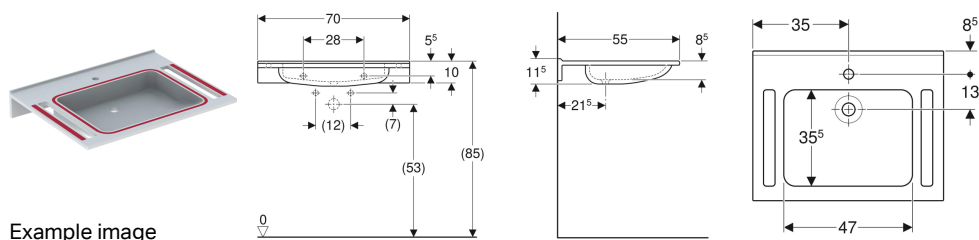

**Geberit Publica washbasin, square design, with cut-outs, barrier-free, dementia-sensitive**

Example image

**Application purposes**

- Suitable for use by wheelchair users
- For healthcare facilities

**Characteristics**

- Barrier-free
- Square design
- Cut-outs for gripping
- With upstand to the wall

- Antibacterial
- Shockproof
- Dementia-sensitive
- With colour markings for better orientation
- Scratchproof
- Easy cleaning
- Seamless surface repair

**Technical data**

Product material

Varicor®

**To order additionally**

- Fastening material

Art. no.	Colour / surface	Tap hole	Overflow	B	H	T
500.666.01.4	white alpine	without	without	70 cm	11.5 cm	55 cm

**Accessories**

- Geberit bottle trap with dip tube for washbasin, space-saving model, horizontal outlet