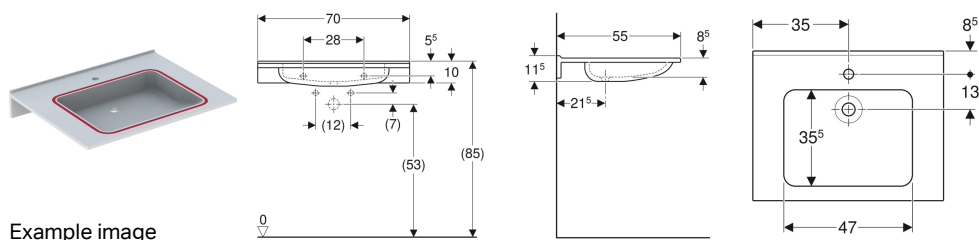

Geberit Publica washbasin, square design, barrier-free, dementia-sensitive

Example image

Application purposes

- Suitable for use by wheelchair users
- For healthcare facilities

Characteristics

- Barrier-free
- Square design
- With upstand to the wall
- Antibacterial

Art. no.	Colour / surface	Tap hole	Overflow	B	H	T
500.666.01.3	white alpine	without	without	70 cm	11.5 cm	55 cm

Accessories

- Geberit bottle trap with dip tube for washbasin, space-saving model, horizontal outlet