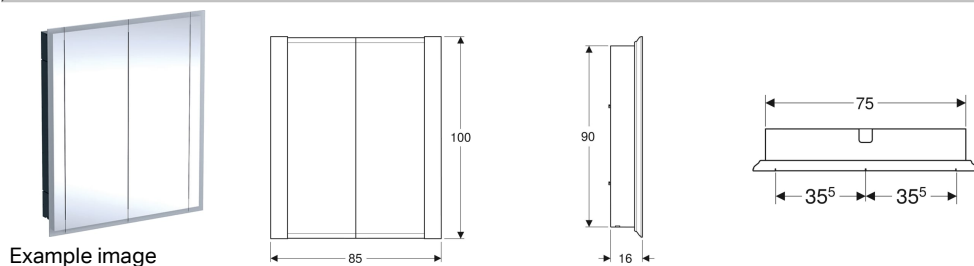

**Geberit ONE mirror cabinet with lighting and two doors, height 100 cm**

**Characteristics**

- LED lighting
- Indirect lighting
- Dimmable
- Mirrored back side
- With two doors
- With two power sockets
- Doors mirrored on both sides
- Movable glass shelves

**Technical data**

Protection degree	IP44
Protection class	I
Nominal voltage	230 V AC
Mains frequency	50 Hz
Product material	High-compressed three-layer chipboard
Energy efficiency class	A++
Light colour	4200 K

**Scope of delivery**

- 3 glass shelves

**To order additionally**

- Geberit Duofix installation box for Geberit ONE mirror cabinet, with height 100 cm

Art. no.	Colour / surface	B	B1	Washbasin width	H	H1	T	Power consumption	Plug type	Power socket	Luminous flux	Luminous flux, above	Luminous flux, below
500.493.00.1	Body: melamine / aluminium brushed Doors: inside and outside mirrored	85 cm	75 cm	75 cm	100 cm	90 cm	16 cm	100 W	CEE 7/16	CEE 7/3 (Schuko)	4026 lm	2535 lm	1491 lm