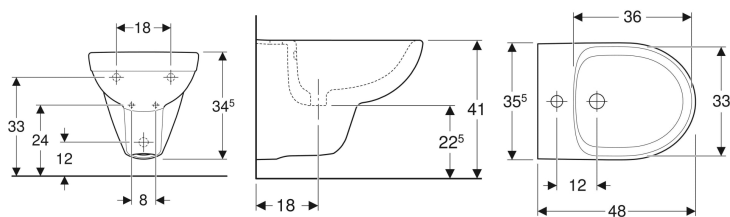

Geberit Selnova Compact wall-hung bidet, small projection

Example image

Application purposes

- For single-hole taps with flexible hoses

Characteristics

- Wall-hung

- Hidden water supply connection
- Small projection

Technical data

Product material | Vitreous china

Art. no.	Colour / surface	Overflow	B	H	T
500.368.01.7	white	visible	35.5 cm	34.5 cm	48 cm

Accessories

- Geberit fastening material for wall-hung WCs and wall-hung bidets