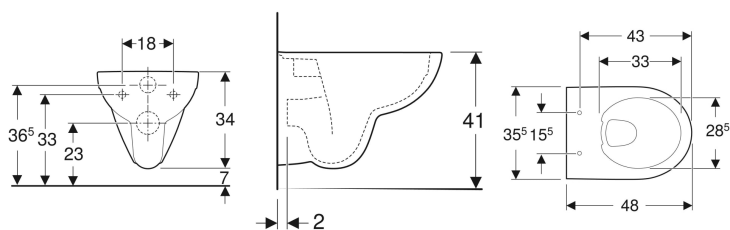

**Geberit Selnova Compact wall-hung WC, washdown, small projection, Rimfree**

Example image

**Application purposes**

- For concealed cisterns
- For pressure flushing valves

**Characteristics**

- Wall-hung
- Washdown WC

- Rimfree
- Type 1, full flush volume 6 / 5 l, in accordance with EN 997
- Type 2 in accordance with EN 997
- Flushes with 4.5 l
- Small projection

**Technical data**

Product material

Vitreous china

**To order additionally**

- WC seat

Art. no.	Colour / surface	B	H	T
500.349.01.7	white	35.5 cm	34 cm	48 cm

**Accessories**

- Geberit fastening material for wall-hung WCs and wall-hung bidets